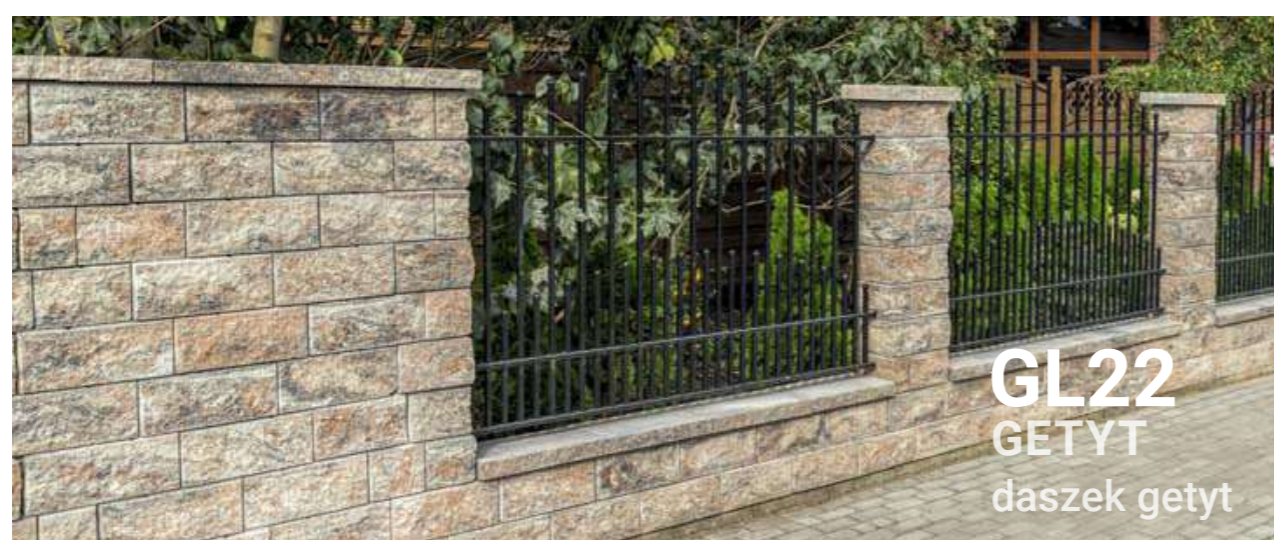

GL22
SILVER
daszek czarny

GL22
GETYT
daszek getyt